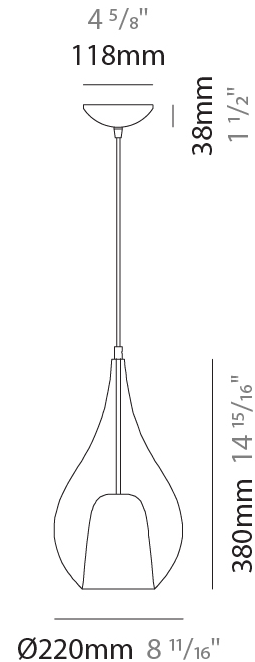

ZOE MONOPOINT SUSPENSION

D141122- -

base number   Finish Options   Finish Options

1. To build a product code in our configurator select the specify button on the base model # product page
2. To build a manual product code on this datasheet choose from the options listed below in blue font and add the suffix to the base model #

GENERAL

Series: Zoe
Subseries: Zoe Monopoint
Brand: Cangini & Tucci
Division: Design
Mounting Type: Suspension
Mounting Location: Ceiling
Subcategory: Pendant

PHYSICAL

Shape: Teardrop
Diameter (mm): 220
Diameter (in): 8 ¹¹/₁₆
Height (mm): 380
Height (in): 14 ¹⁵/₁₆
Max. Overall Height (mm): 1880
Max. Overall Height (in): 74
Light Distribution: Omnidirectional
Weight (kg): 1.51
Weight (lbs): 3.33
Diffuser: Glass - Opal
Fixture Finish: [AMB](#) / [BLK](#) / [BRZ](#) / [GLD](#) / [GRN](#) / [PNK](#) / [RUB](#) / [SKB](#) / [SMK](#) / [TOB](#) / [TRA](#)
Holder Finish: [CHR](#) / [MWH](#) / [MBK](#) / [BCR](#)
Fixture Material: Glass / Metal
Cable Details: 1500mm cable

ELECTRICAL

Number of Lamps: 1
Lamp Type: LED Retrofit
Lamp Shape: A19
Bulb Included: Bulb Not Included
Max. Wattage Per Lamp (W): 16
Lamp Base: E26
Input Voltage (V): 120
Upon Request: 277Vac / GU24

LED

OPTICAL

RATINGS AND CERTIFICATIONS

Certified By: Certified for North American Standards
IP rating: IP20

PROJECT
TYPE
SPECIFIER
QUANTITY
DATE