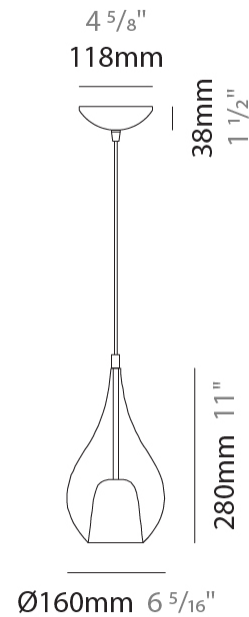

ZOE MONOPOINT SUSPENSION

D141121- -

base number   Finish Options   Finish Options

1. To build a product code in our configurator select the specify button on the base model # product page
2. To build a manual product code on this datasheet choose from the options listed below in blue font and add the suffix to the base model #

GENERAL

Series: Zoe
Subseries: Zoe Monopoint
Brand: Cangini & Tucci
Division: Design
Mounting Type: Suspension
Mounting Location: Ceiling
Subcategory: Pendant

PHYSICAL

Shape: Teardrop
Diameter (mm): 160
Diameter (in): 6 ⁵/₁₆
Height (mm): 280
Height (in): 11
Max. Overall Height (mm): 1780
Max. Overall Height (in): 70 ¹/₁₆
Light Distribution: Omnidirectional
Weight (kg): 0.79
Weight (lbs): 1.74
Diffuser: Glass - Opal
Fixture Finish: [AMB](#) / [BLK](#) / [BRZ](#) / [GLD](#) / [GRN](#) / [PNK](#) / [RUB](#) / [SKB](#) / [SMK](#) / [TOB](#) / [TRA](#)
Holder Finish: [CHR](#) / [MWH](#) / [MBK](#) / [BCR](#)
Fixture Material: Glass / Metal
Cable Details: 1500mm cable

ELECTRICAL

Number of Lamps: 1
Lamp Type: LED Retrofit
Bulb Included: Bulb Not Included
Max. Wattage Per Lamp (W): 5
Lamp Base: G9
Input Voltage (V): 120

LED

OPTICAL

RATINGS AND CERTIFICATIONS

Certified By: Certified for North American Standards
IP rating: IP20