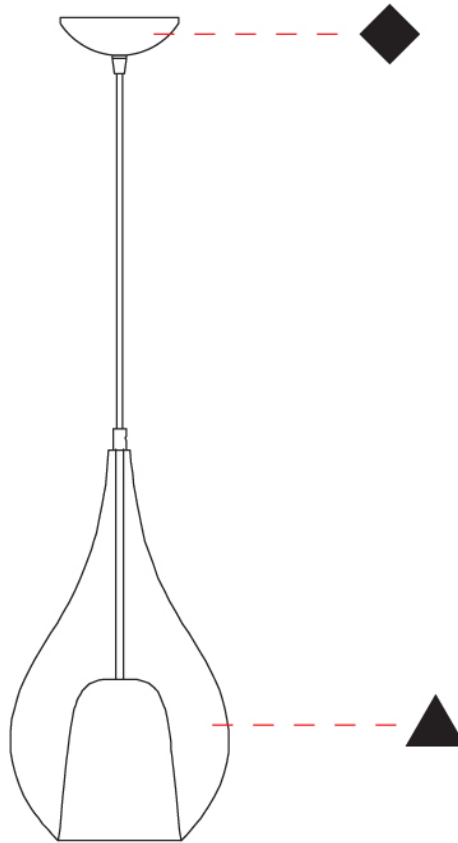

ZOE MONOPOINT SUSPENSION

D141122-

PROJECT

TYPE

SPECIFIER

QUANTITY

DATE

D